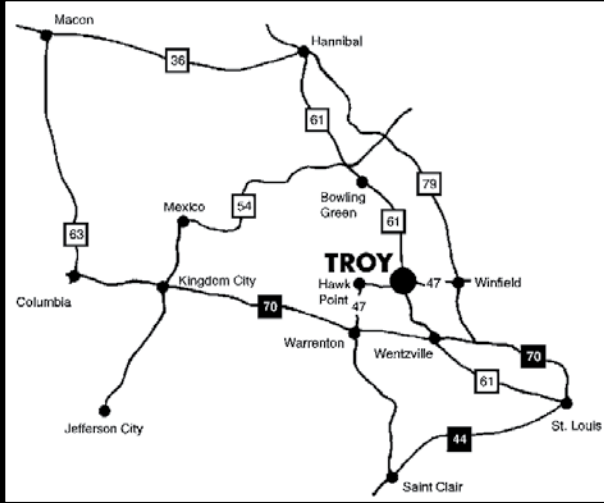

HOW TO GET HERE

The Lincoln County Fair is held at Troy, Missouri. The Fairgrounds is located on Fairgrounds Road.

From St. Louis Area:

Take Interstate 70 or 40/64 west towards Wentzville. When near Wentzville, merge onto Hwy 61 north to Troy. Exit at Hwy 47 (Troy). Go west (left) on Hwy 47. Go 1.5 miles to Fairgrounds Road stop light, take a right. The fairgrounds are approximately 1/4 mile on the right.

From the West:

Take Interstate 70 to the Warrenton exit. Go north on Hwy 47 to Hawk Point. At the four-way stop in Hawk Point, turn right, continuing on Hwy 47. You may take Hwy H, a left turn off Hwy 47, to Fairgrounds Road and make a right turn. Or, stay on Hwy 47 to the first intersection past Hwy H. This will also be Fairground Road. Turn left and continue 1/4 mile to the fairgrounds.

July 11th - 15th, 2023

Troy, Missouri

ON THE MAIN STAGE SATURDAY @ 6:00 PM

New
Parade Route

Scan here to see the parade route.

LINCOLN COUNTY FAIR 2023 SCHEDULE OF EVENTS

SATURDAY, JULY 8

6:00 p.m. Queen Pageant • Hungate Performing Arts Center

SATURDAY, JULY 15

Adults \$25, Children \$10

9:00 a.m. Junior & Open Breeding Sheep Show
 9:00 a.m. 4-H Horse Show - Lincoln County Members Only
 Noon - 8:00 p.m. Exhibit Hall Open
 1:00 - 5:00 p.m. Carnival Rides Open
 1:30 p.m. Ready Go Dog Show
 3:00 - 8:00 p.m. In the Beer Garden - C&C All Around Sound
 3:00 p.m. Ready Go Dog Show
 4:30 p.m. Ready Go Dog Show
 5:30 - 10:00 p.m. V-5 Trampoline • 5-in-1 Combo • Climz Wall •
 Bungee Basketball
 6:00 - Midnight Carnival Rides Open
 6:00 p.m. Ready Go Dog Show
 6:00 p.m. Main Stage - Jason Pritchett
 7:00 p.m. Demolition Derby
 7:30 p.m. Ready Go Dog Show
 7:30 p.m. Main Stage - Aaron Watson
 8:00 p.m. - Midnight In the Beer Garden - Mark Perkins Band
 9:00 p.m. Main Stage: Craig Morgan